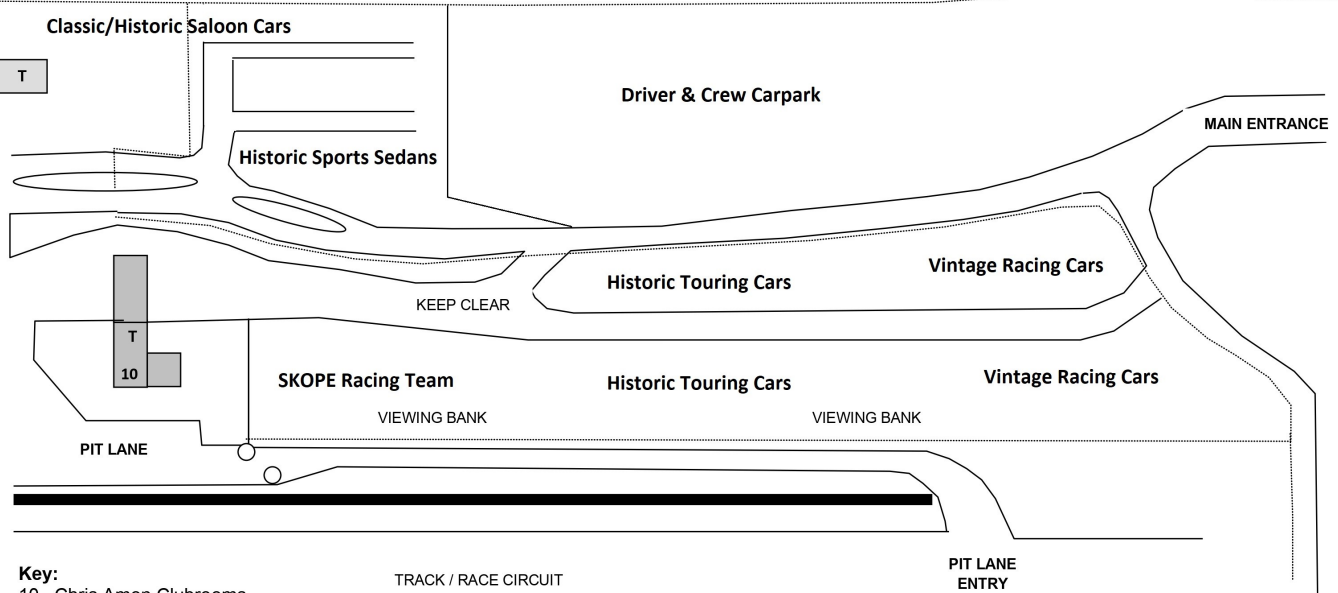

Pit Layout - Main Pits

- Key:
- 1. Control Tower Complex
 - 2. CCC Office
 - 3. Medical
 - 4. Race Secretary
 - 5. Lounge
 - 6. CRO Office
 - 7. Volunteer Hub
 - 8. Bulk Fuel Storage
 - 9. Scrutineering

TRACK / RACE CIRCUIT

Pit Layout - Extended Pits

- Key:
- 10. Chris Amon Clubrooms
 - T. Toilets

TRACK / RACE CIRCUIT

PIT LANE ENTRY