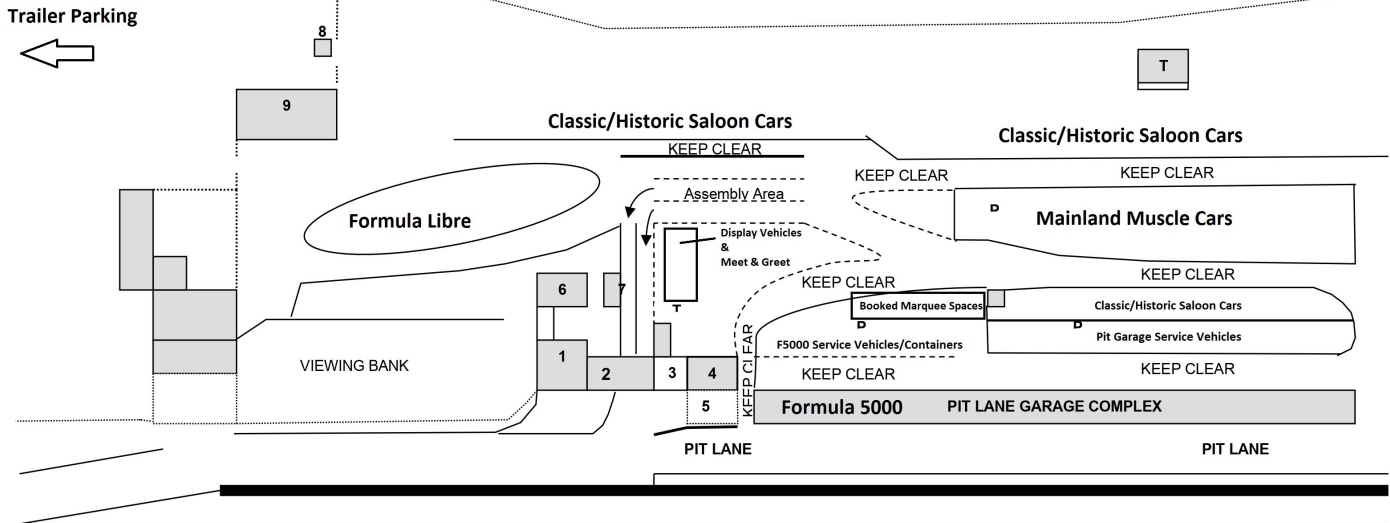

Pit Layout - Main Pits

- Key:
- 1. Control Tower Complex
 - 2. CCC Office
 - 3. Medical
 - 4. Race Secretary
 - 5. Lounge
 - 6. CRO Office
 - 7. Volunteer Hub
 - 8. Bulk Fuel Storage
 - 9. Scrutineering

TRACK / RACE CIRCUIT

Pit Layout - Extended Pits

- Key:
- 10. Chris Amon Clubrooms
 - T. Toilets

TRACK / RACE CIRCUIT

PIT LANE ENTRY